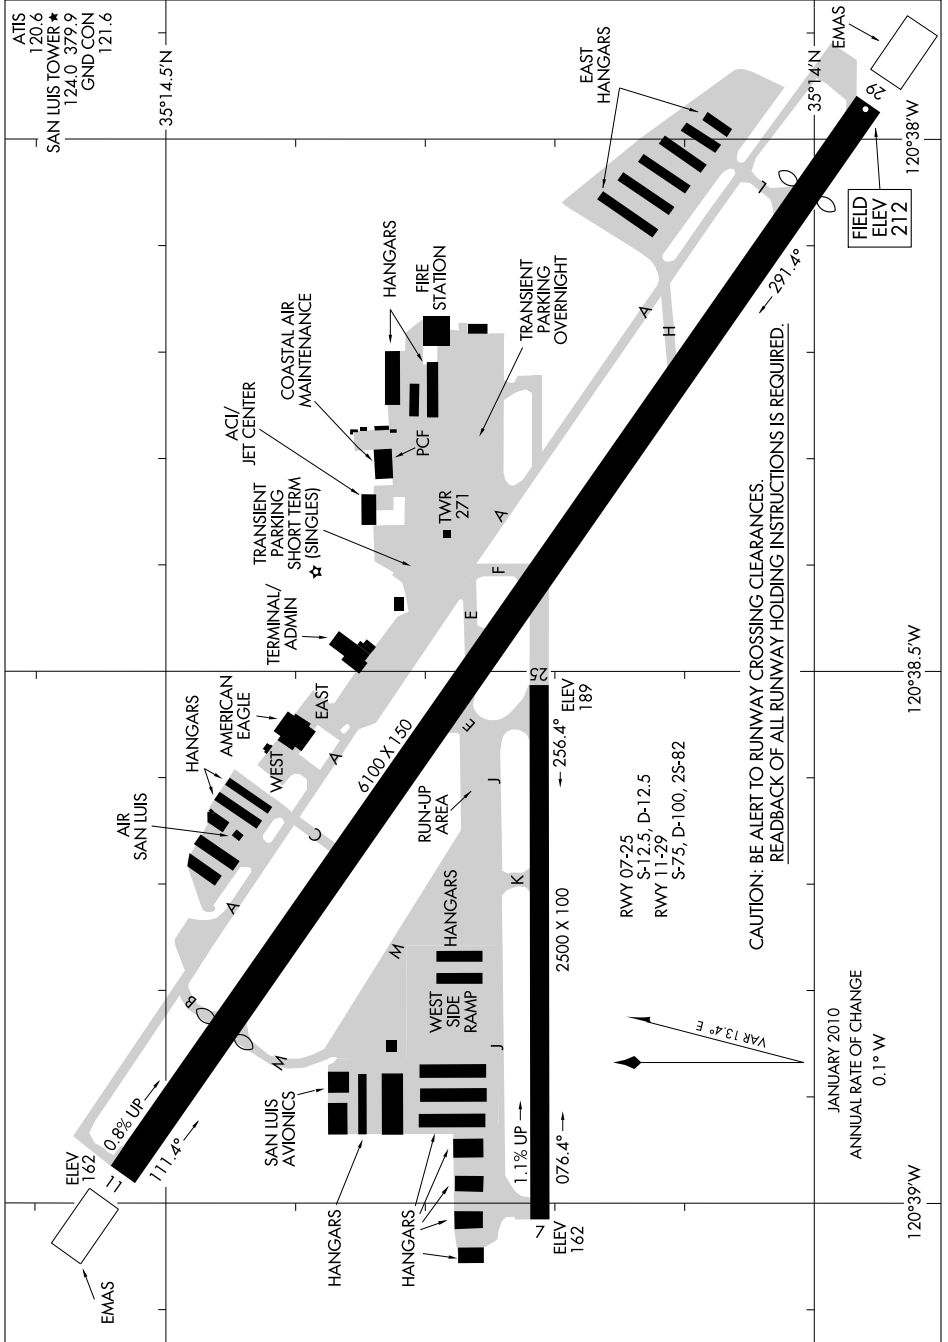

AIRPORT DIAGRAM

AL-989 (FAA)

SAN LUIS COUNTY RGNL (SBP)
SAN LUIS OBISPO, CALIFORNIA

SW-3, 29 JUL 2010 to 26 AUG 2010

SW-3, 29 JUL 2010 to 26 AUG 2010

AIRPORT DIAGRAM

SAN LUIS OBISPO, CALIFORNIA
SAN LUIS COUNTY RGNL (SBP)